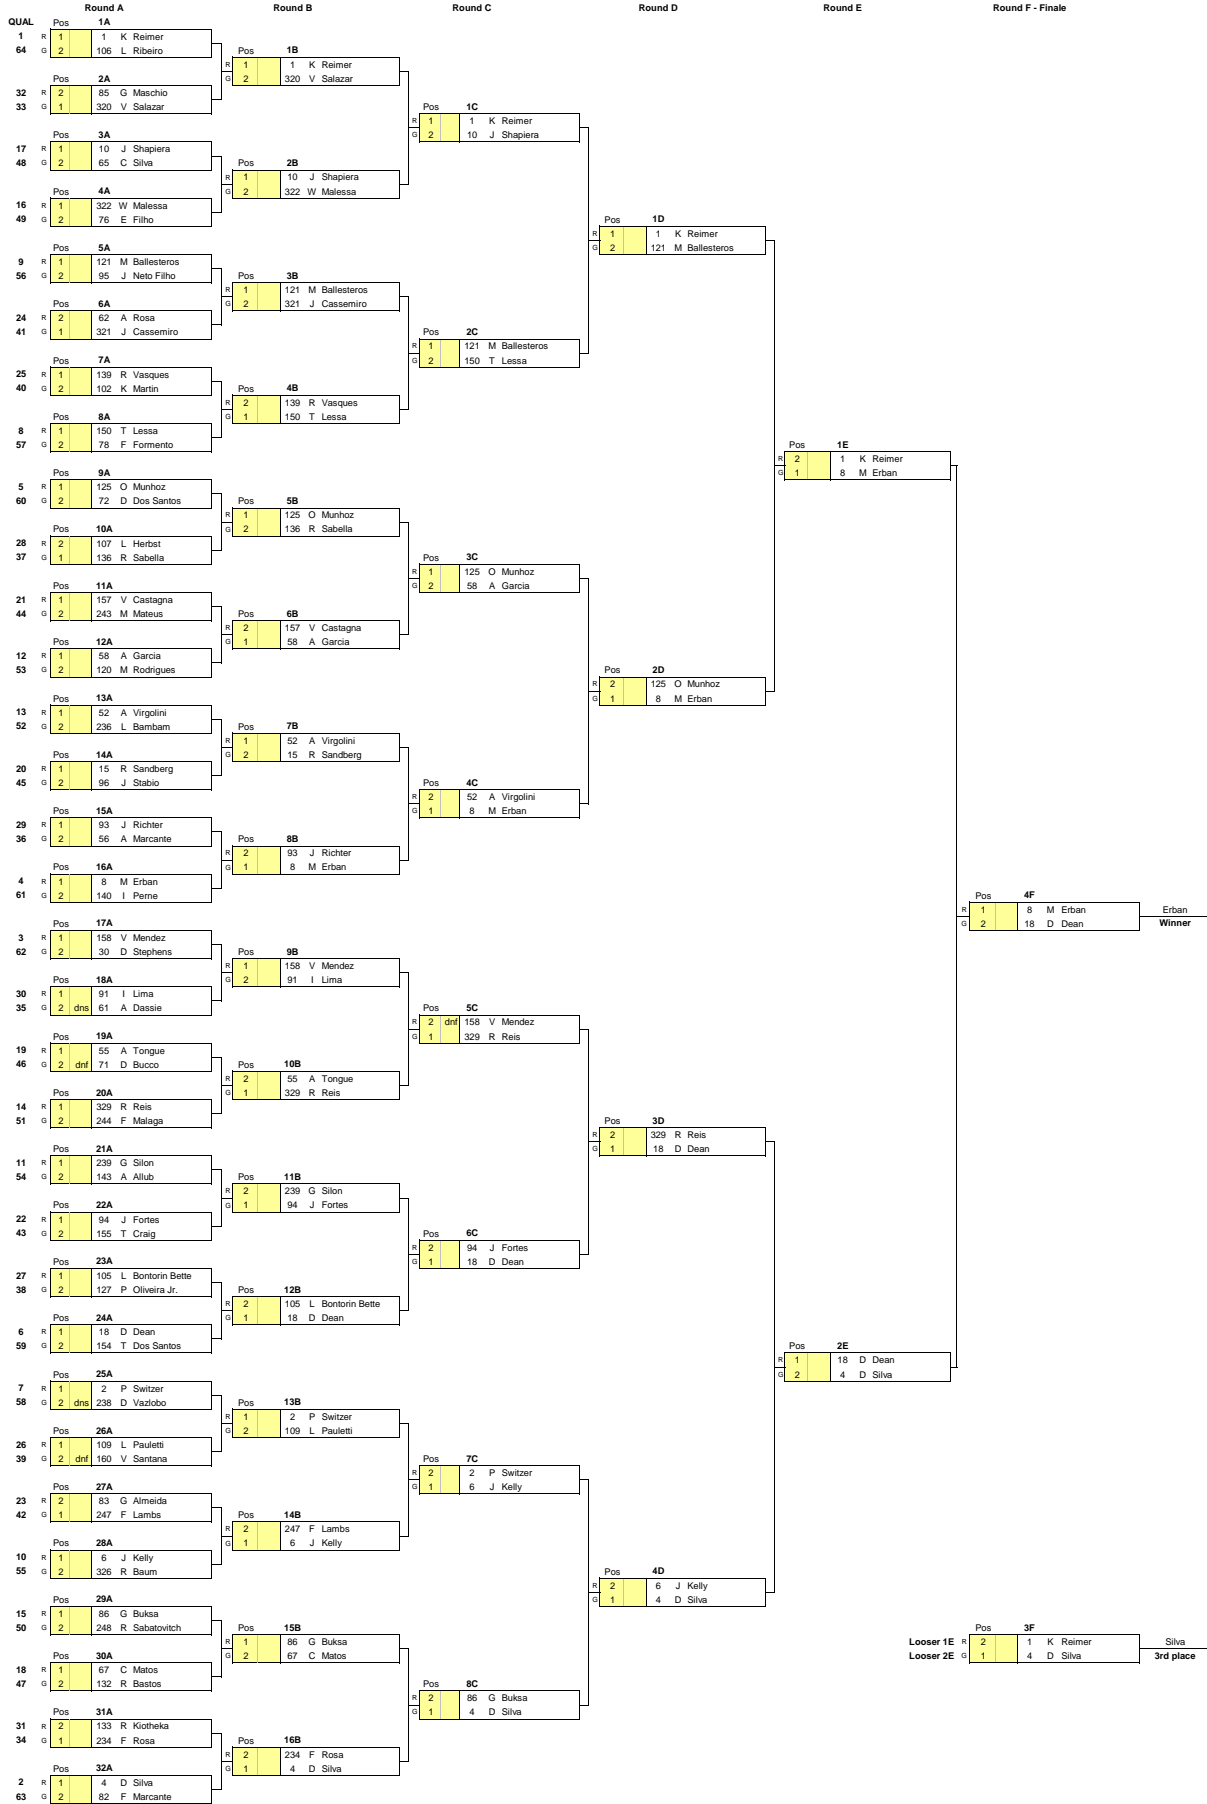

International Gravity Sports Association

Event: Malarrara Pro Teutonia
Location: Teutonia, Brazil
Date: November 6, 2011
Event Level: Continental
Weather: Warm, Overcast

Promoter: Paolo Martins
Chief Steward: Norman Kinnish
Starter: Ivandro Silvera
Track Conditions: Dry
Course Length: 2.0km - 1.2mi

Street Luge Results

Pos	No	Surname	First Name	Nat	Best	Points
1	203	Ribeiro	Walter	BRA	1:14.611	383.44
2	204	Araujo	Denis	BRA	1:17.890	368.62
3	206	Borton	Leo	BRA	1:16.024	361.60
4	205	Monteiro	Elcio	BRA	1:16.445	355.18
5	218	Moreira	Tiago	BRA	1:15.451	349.25
6	216	Saldanha	Rodolpho	BRA	1:15.606	343.70
7	213	Machado	Alexandre	BRA	1:15.850	338.47
8	235	Ogralhy	Jonathon	BRA	1:17.350	333.50
9	207	Wolverine	Jades	BRA	1:17.284	328.77
10	233	Eliot	Pete	GBR	1:17.307	324.24
11	219	Pastori	André	BRA	1:18.916	319.88
12	201	Mcbride	Chris	USA	1:19.655	315.69
13	211	Souza	Luiz	BRA	1:19.978	311.64
14	200	Mahdzan	Abdil	MAS	1:20.045	307.71
15	217	Bisquertt	Rodrigo	CHI	1:20.941	303.91
16	230	Silva	Paulo	BRA	1:20.961	300.21
17	208	Bundrich	Lauro	BRA	1:22.024	296.61
18	210	Baierle	Lucas	BRA	1:22.037	293.10
19	231	Cossia	Gilberto	BRA	1:23.917	289.67
20	212	Santos	Marcelo	BRA	1:25.307	286.33

Downhill Inline Results

Pos	No	Surname	First Name	Nat	Best	Points
1	227	Canona	Steve	BRA	1:28.208	383.44
2	228	Silva	Thiago	BRA	1:30.047	368.62
3	229	Angenendt	Williams	BRA	1:28.284	361.60
4	222	Ferraz	Danilo	BRA	1:33.255	355.18
5	250	Jardim	Luiz	BRA	1:39.431	349.25
6	220	Teixeira	Carlos	BRA	1:58.552	343.70
7	224	Wagner	Juliano	BRA	1:38.857	338.47

International Gravity Sports Association

Downhill Skateboard