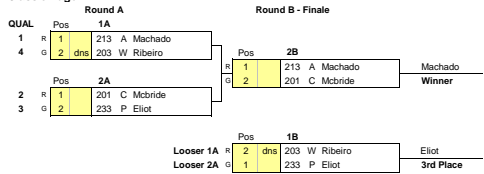

International Gravity Sports Association

Event: Malarrara Pro Teutonia
Location: Teutonia, Brazil
Date: November 6, 2011
Event Level: Continental
Weather: Warm, Overcast

Classic Luge