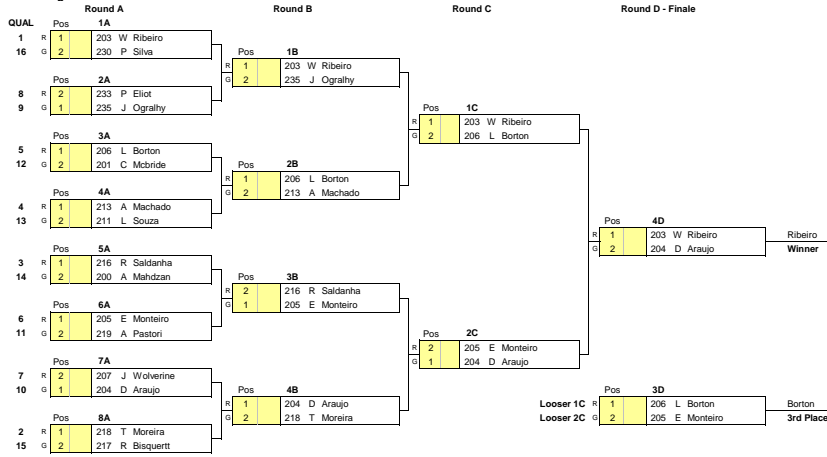

Street Luge